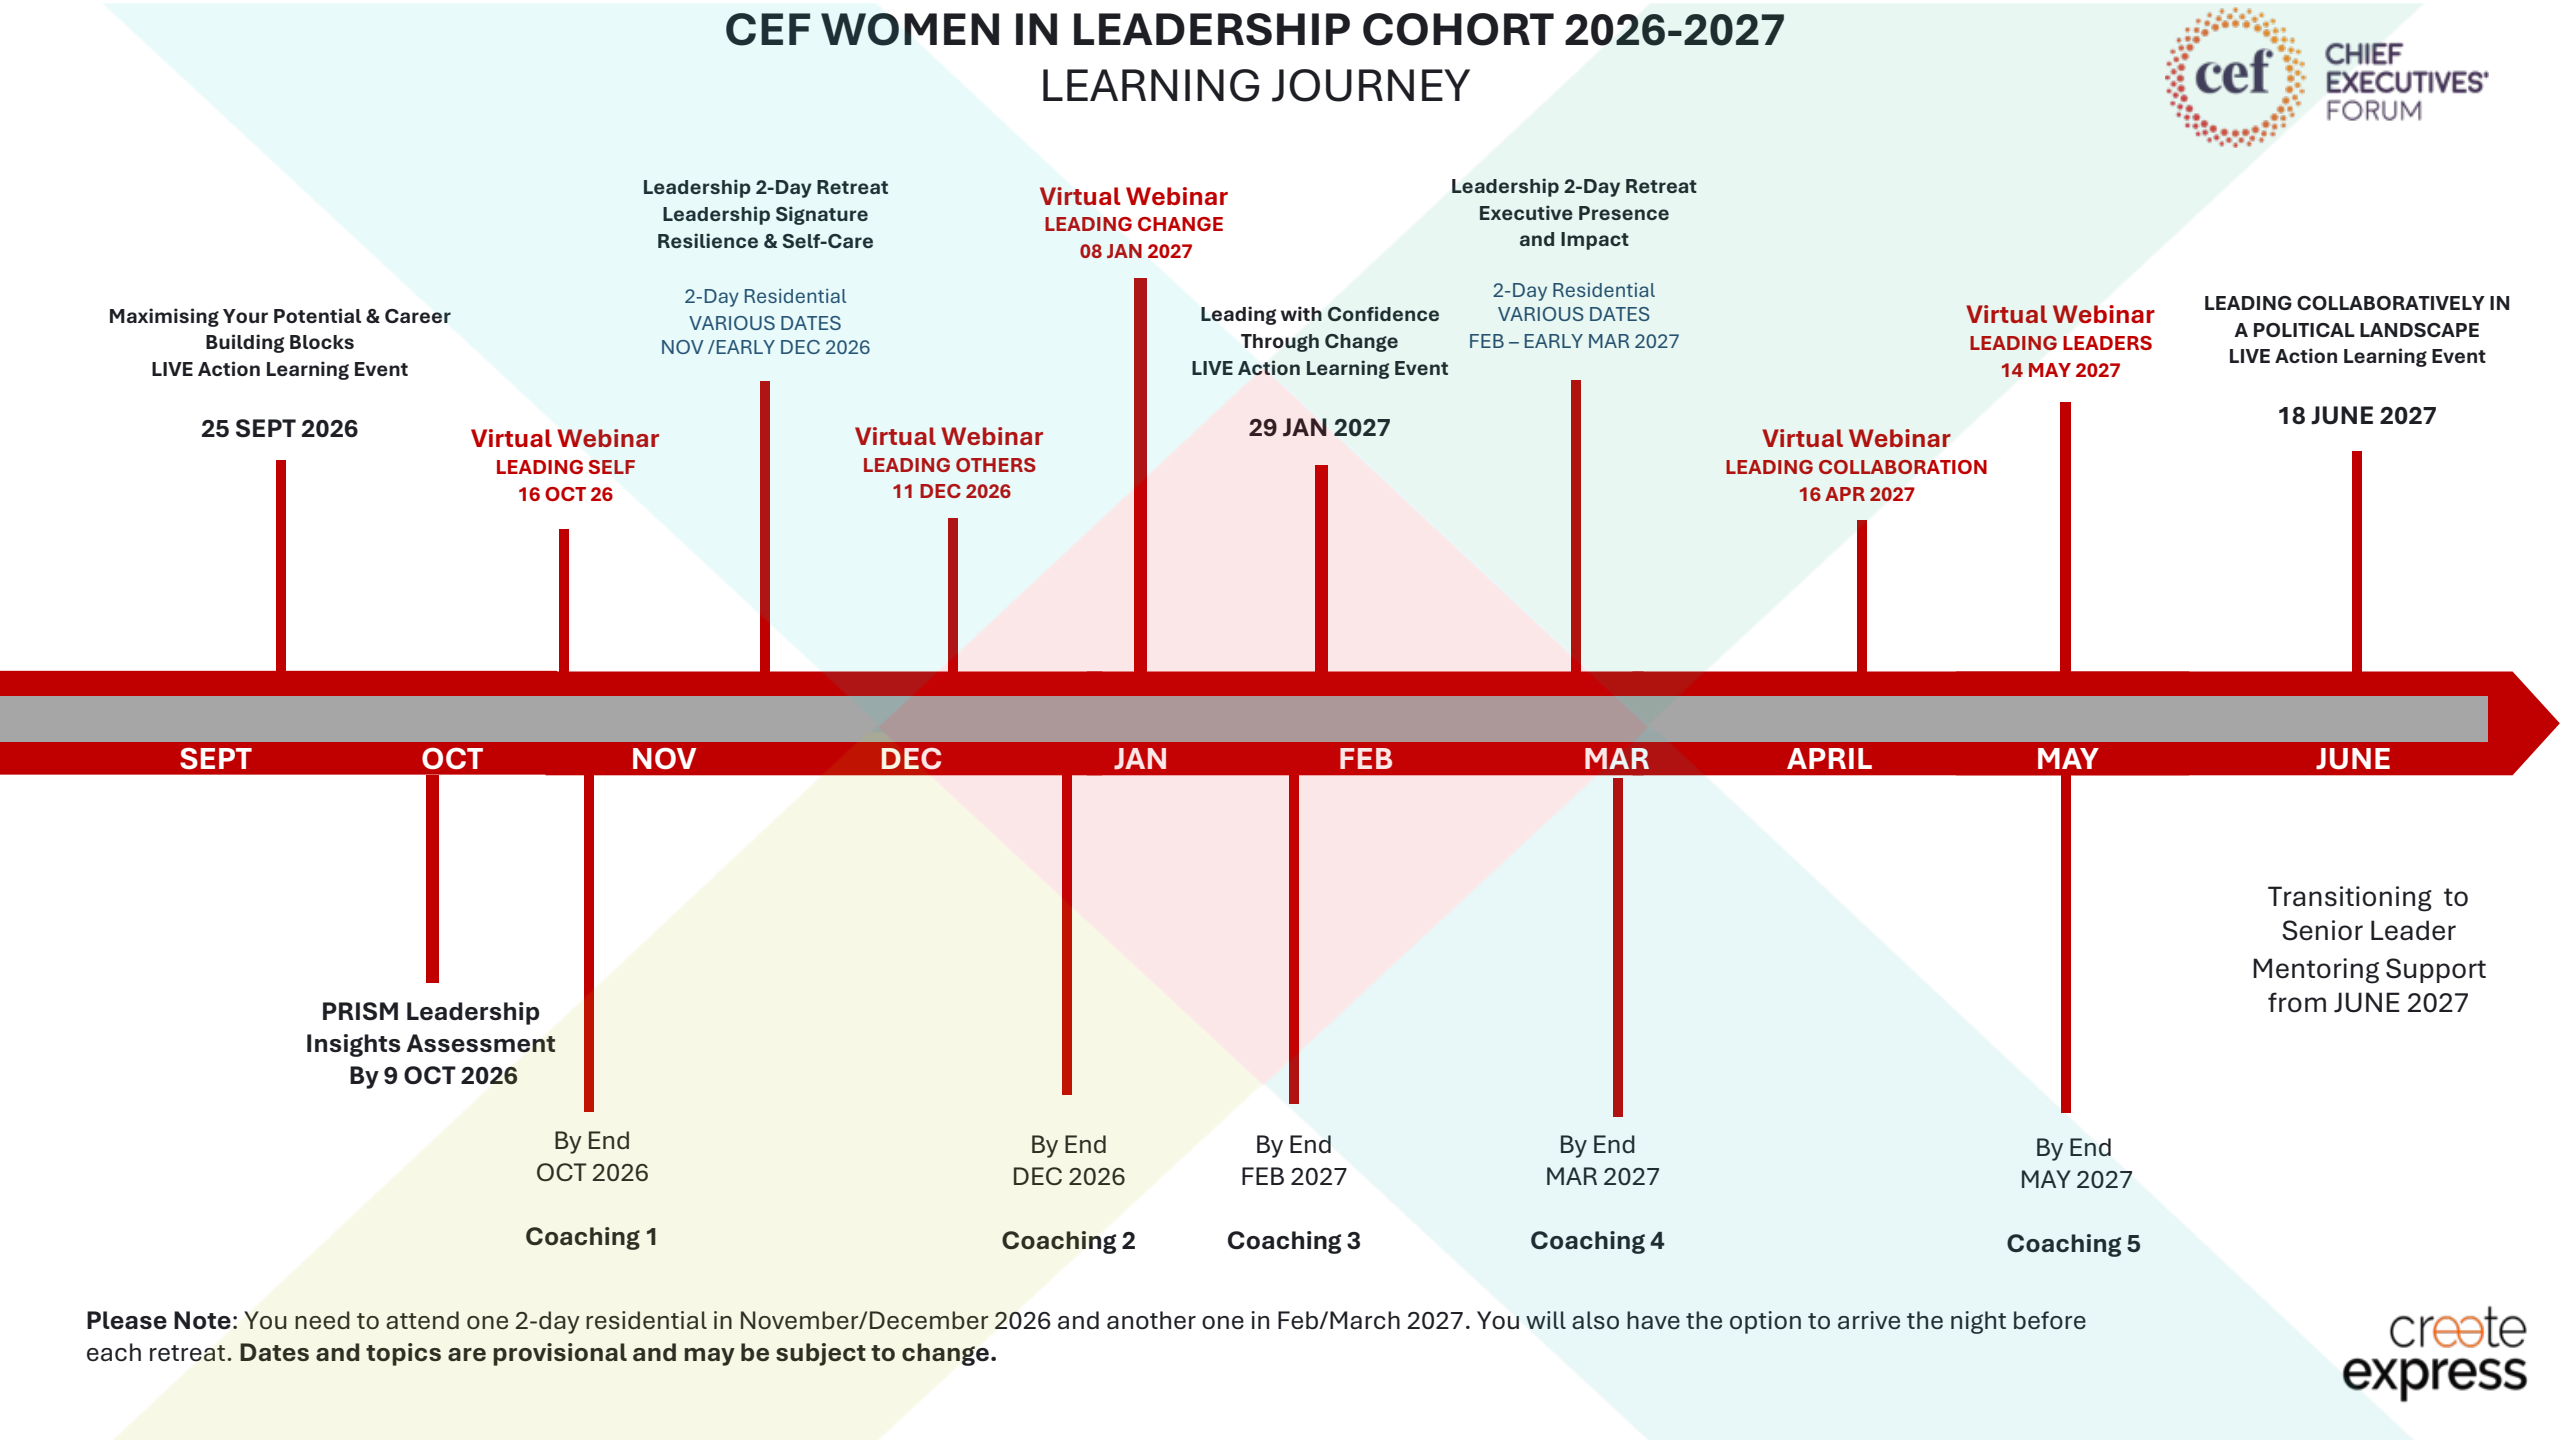

CEF WOMEN IN LEADERSHIP COHORT 2026-2027

LEARNING JOURNEY

Please Note: You need to attend one 2-day residential in November/December 2026 and another one in Feb/March 2027. You will also have the option to arrive the night before each retreat. **Dates and topics are provisional and may be subject to change.**